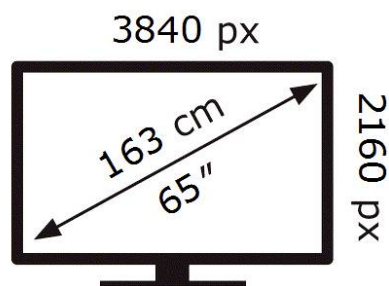

ENERG

SAMSUNG

GU65TU8079U

137 kWh/1000h

ABCDEF **G**

175 kWh/1000h

2019/2013